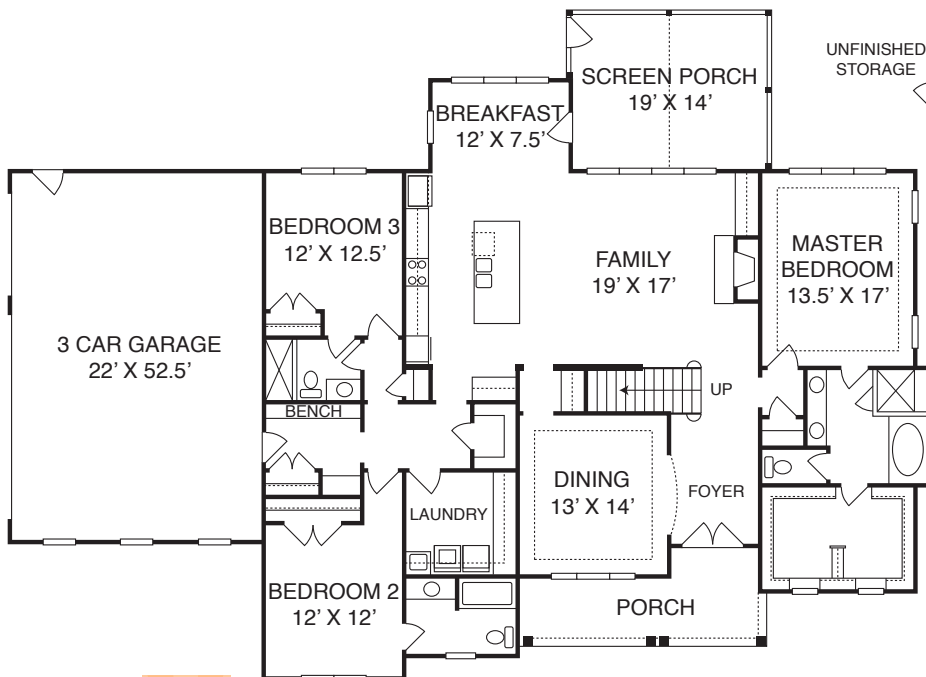

# FARMINGTON - HALCYON HOMES

Homesite 34 ~3246 sq.ft.

## FIRST FLOOR

UNFINISHED STORAGE

Illustration and floorplans are for discussion purposes only and are not part of a legal contract. Room dimensions and square footage are approximate. Prices subject to change without notice. © Halcyon Homes 2-5-2018